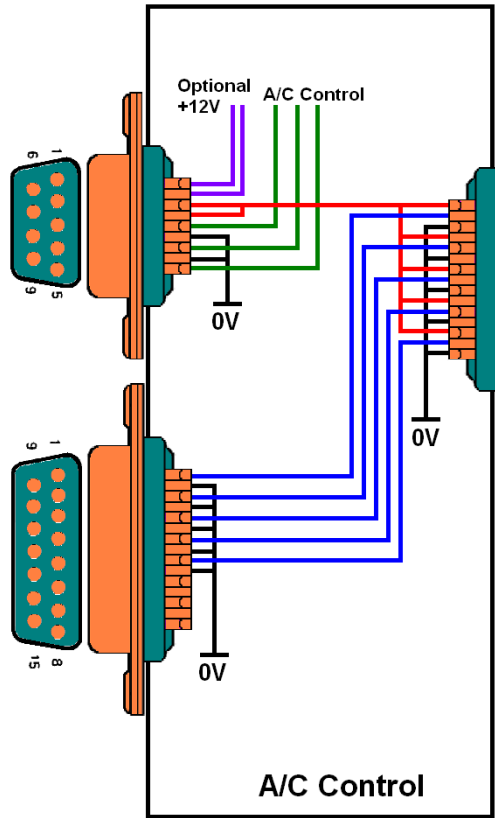

SBC MODULE

- +12V
- +5V
- Control
- 0V

INTER CONNECTING CABLES

AIR CONDITIONER TEMPERATURE MONITOR WIRING (V2)