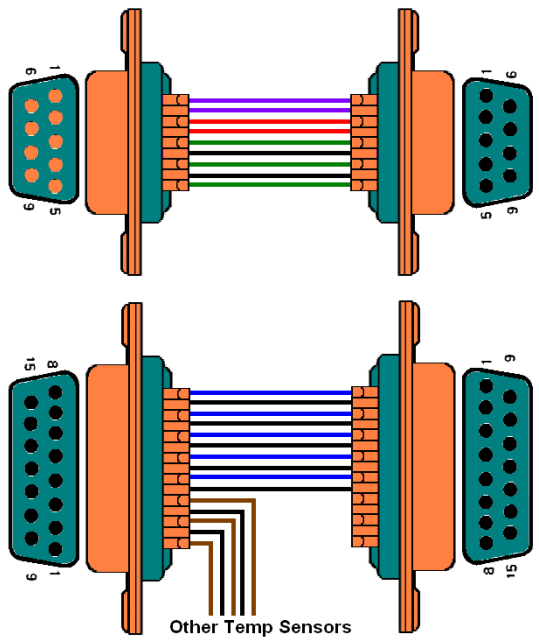

SBC MODULE

- +12V
- +5V
- Control
- 0V

INTER CONNECTING CABLES

AIR CONDITIONER TEMPERATURE MONITOR WIRING (V2)