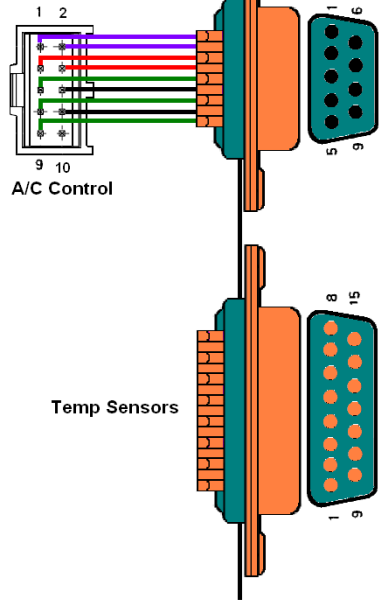

SBC MODULE

- +12V
- +5V
- Control
- 0V

INTER CONNECTING CABLES

AIR CONDITIONER TEMPERATURE MONITOR WIRING (V2)