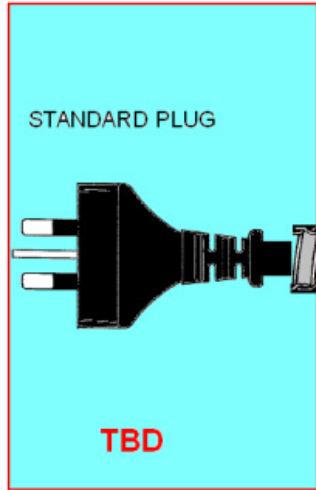

EXTERNAL

SCHAFFNER - Multi-Stage
Filter FN2080 6A

INDUSTRIAL 4-WAY PLUG POWER BOARD

Jackson

SPARE SBC Power PSU Power A/C Power

FLEXIBLE STEEL
CONDUIT

To A/C direct wiring
(no connector)

INTERNAL

STANDARD PLUG

TBD