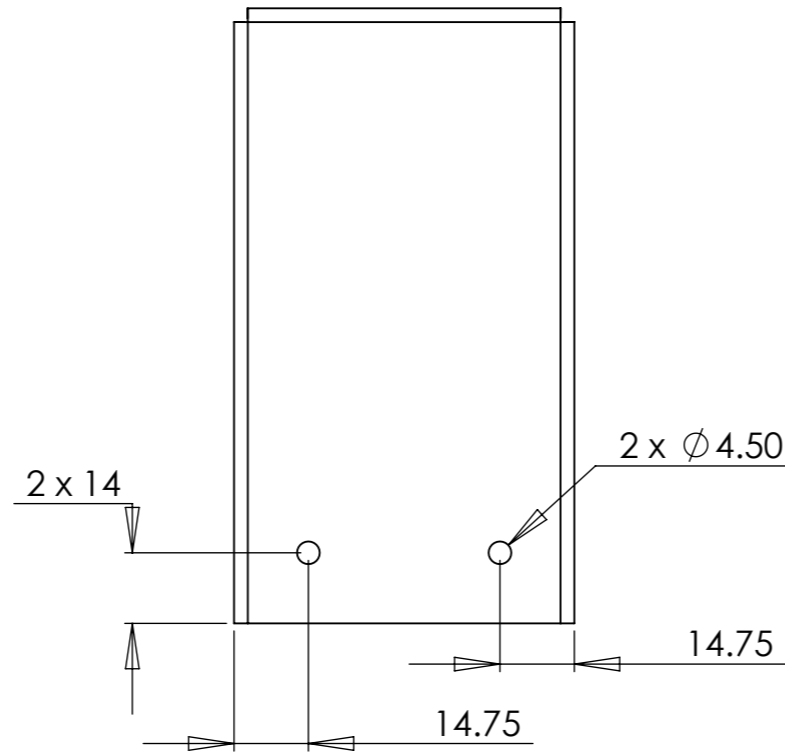

SPECIFICATIONS	
UNITS	MILLIMETERS
TOLERANCES	± 0.1 mm UNLESS STATED
MATERIAL	2mm ALUMINIUM SHEET
FINISH	RAW - Orbital Sand Finish

 POSEIDON SCIENTIFIC INSTRUMENTS <small>17 QUEEN VICTORIA ST, FREMANTLE WA 6160 PH: (08) 9430 6639 FAX (08) 9335 4650</small>			
DRAWING NAME			
MWAM051 PSU Mains Cover			
SIZE	DRAWN BY	DRAWING FILENAME.	
A3	C.Coleman	MWAM051 PSU Mains Cover.SLDDRW	
SCALE	DATE	COMPONENT NAME	REV
1:1.5	8/11/2010	MWAM051 PSU Mains Cover.SLDPR	A
SHEET			
1 of 1			