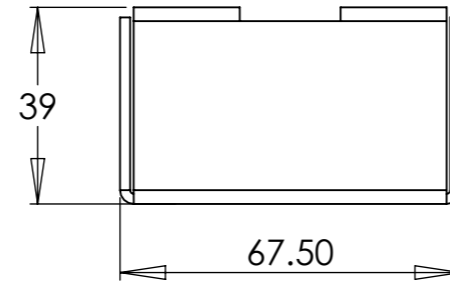

SPECIFICATIONS	
UNITS	MILLIMETERS
TOLERANCES	± 0.1 mm UNLESS STATED
MATERIAL	2mm ALUMINIUM SHEET
FINISH	RAW - Orbital Sand Finish

 POSEIDON SCIENTIFIC INSTRUMENTS <small>17 QUEEN VICTORIA ST, FREMANTLE WA 6160 PH: (08) 9430 6639 FAX (08) 9335 4650</small>			
DRAWING NAME			
MWAM051 PSU Mains Cover			
SIZE	DRAWN BY	DRAWING FILENAME.	
A3	C.Coleman	MWAM051 PSU Mains Cover.SLDDRW	
SCALE	DATE	COMPONENT NAME	REV
1:1.5	8/11/2010	MWAM051 PSU Mains Cover.SLDPR	A
SHEET			
1 of 1			