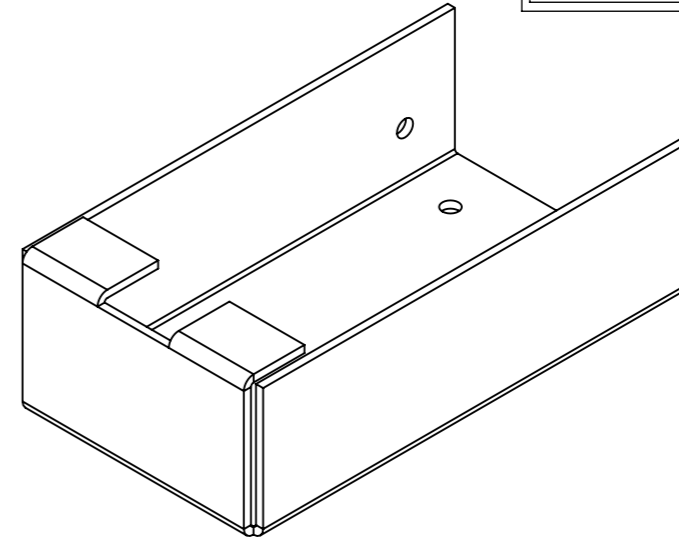

SPECIFICATIONS	
UNITS	MILLIMETERS
TOLERANCES	± 0.1 mm UNLESS STATED
MATERIAL	2mm ALUMINIUM SHEET
FINISH	RAW - Orbital Sand Finish

 POSEIDON SCIENTIFIC INSTRUMENTS <small>17 QUEEN VICTORIA ST, FREMANTLE WA 6160 PH: (08) 9430 6639 FAX (08) 9335 4650</small>			
DRAWING NAME			
MWAM051 PSU Mains Cover			
SIZE	DRAWN BY	DRAWING FILENAME.	
A3	C.Coleman	MWAM051 PSU Mains Cover.SLDDRW	
SCALE	DATE	COMPONENT NAME	REV
1:1.5	8/11/2010	MWAM051 PSU Mains Cover.SLDPR	A
SHEET			
1 of 1			