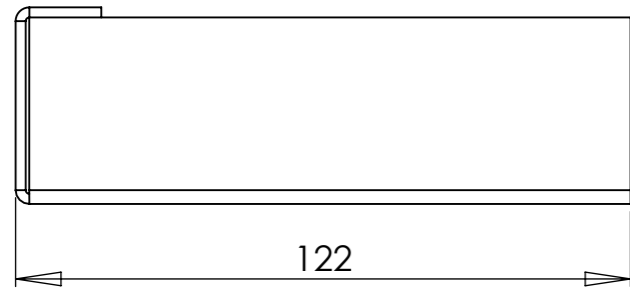

SPECIFICATIONS	
UNITS	MILLIMETERS
TOLERANCES	± 0.1 mm UNLESS STATED
MATERIAL	2mm ALUMINIUM SHEET
FINISH	RAW - Orbital Sand Finish

 POSEIDON SCIENTIFIC INSTRUMENTS <small>17 QUEEN VICTORIA ST, FREMANTLE WA 6160 PH: (08) 9430 6639 FAX (08) 9335 4650</small>			
DRAWING NAME			
MWAM051 PSU Mains Cover			
SIZE	DRAWN BY	DRAWING FILENAME.	
A3	C.Coleman	MWAM051 PSU Mains Cover.SLDDRW	
SCALE	DATE	COMPONENT NAME	REV
1:1.5	8/11/2010	MWAM051 PSU Mains Cover.SLDPR	A
SHEET			
1 of 1			