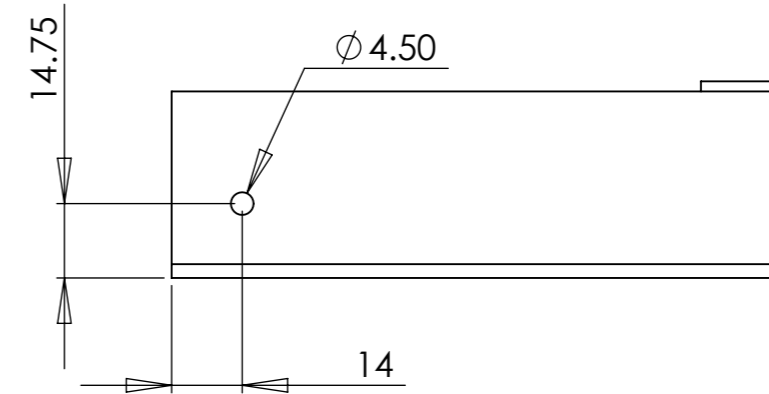

SPECIFICATIONS	
UNITS	MILLIMETERS
TOLERANCES	± 0.1 mm UNLESS STATED
MATERIAL	2mm ALUMINIUM SHEET
FINISH	RAW - Orbital Sand Finish

 POSEIDON SCIENTIFIC INSTRUMENTS <small>17 QUEEN VICTORIA ST, FREMANTLE WA 6160 PH: (08) 9430 6639 FAX (08) 9335 4650</small>			
DRAWING NAME			
MWAM051 PSU Mains Cover			
SIZE	DRAWN BY	DRAWING FILENAME.	
A3	C.Coleman	MWAM051 PSU Mains Cover.SLDDRW	
SCALE	DATE	COMPONENT NAME	REV
1:1.5	8/11/2010	MWAM051 PSU Mains Cover.SLDPR	A
SHEET			
1 of 1			