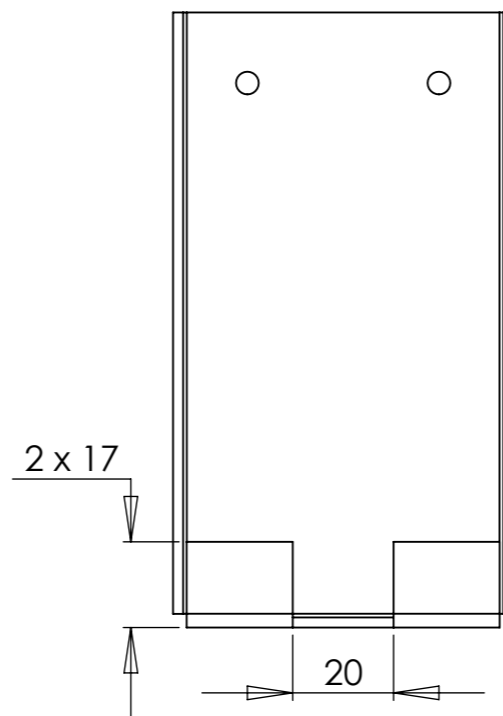

SPECIFICATIONS	
UNITS	MILLIMETERS
TOLERANCES	± 0.1 mm UNLESS STATED
MATERIAL	2mm ALUMINIUM SHEET
FINISH	RAW - Orbital Sand Finish

 POSEIDON SCIENTIFIC INSTRUMENTS <small>17 QUEEN VICTORIA ST, FREMANTLE WA 6160 PH: (08) 9430 6639 FAX (08) 9335 4650</small>			
DRAWING NAME			
MWAM051 PSU Mains Cover			
SIZE	DRAWN BY	DRAWING FILENAME.	
A3	C.Coleman	MWAM051 PSU Mains Cover.SLDDRW	
SCALE	DATE	COMPONENT NAME	REV
1:1.5	8/11/2010	MWAM051 PSU Mains Cover.SLDPR	A
SHEET			
1 of 1			