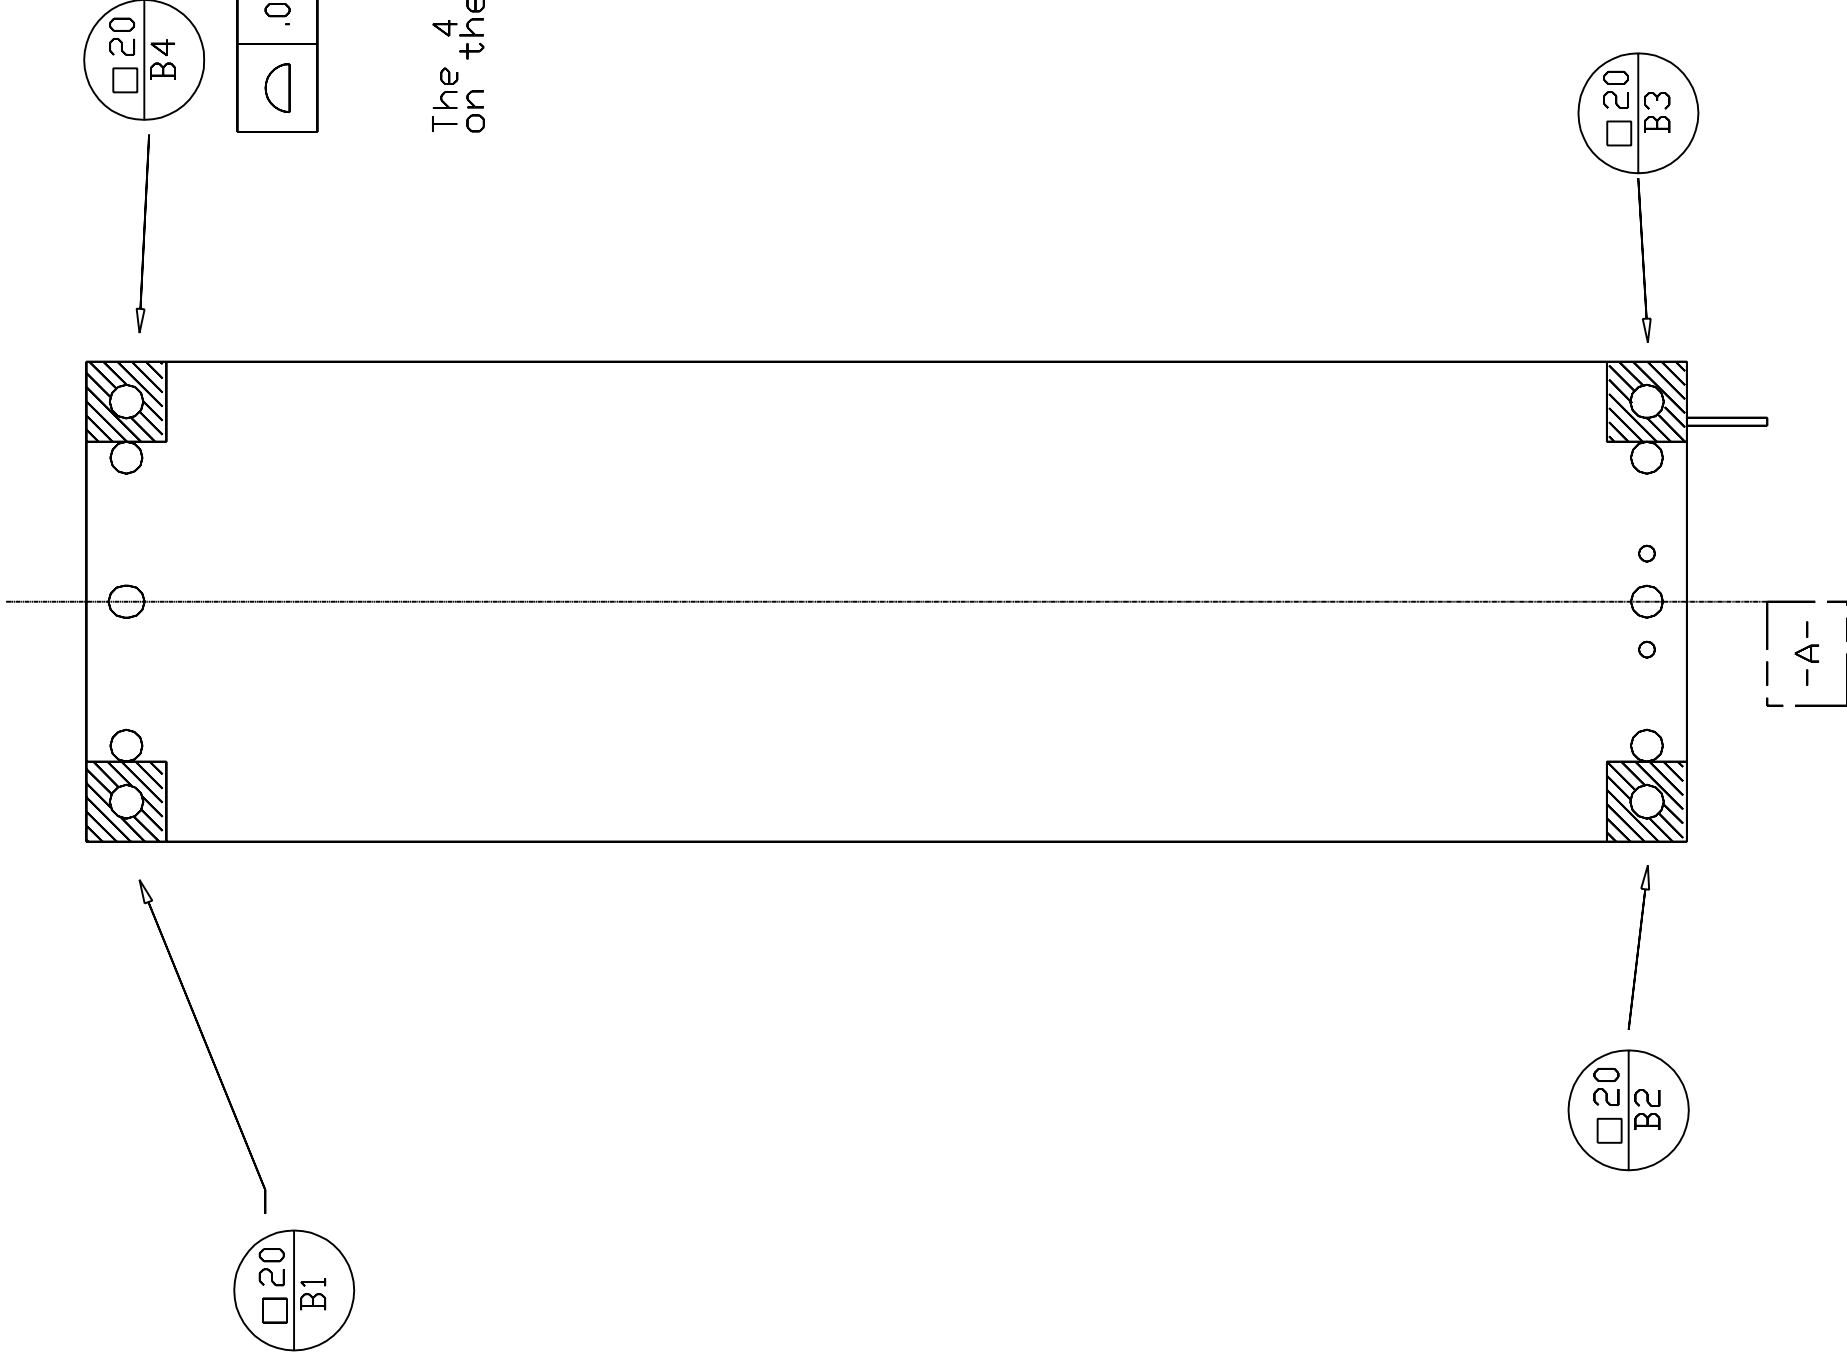

Rev	ECO Number	ECO Date

The 4 datum targets mate with similar 1/2 mm high bosses on the optical bench.

Dimensions are
MILLIMETERS.
Angle Tolerance is ±1°

MATERIAL:
VARIOUS

MASSACHUSETTS INSTITUTE OF TECHNOLOGY Center for Space Research			
Coral Reef Small Telescope Envelope			
SIZE	SCALE	SHEET / OF	DRAWING #
B		4 / 4	CR-11000
			REV
			01