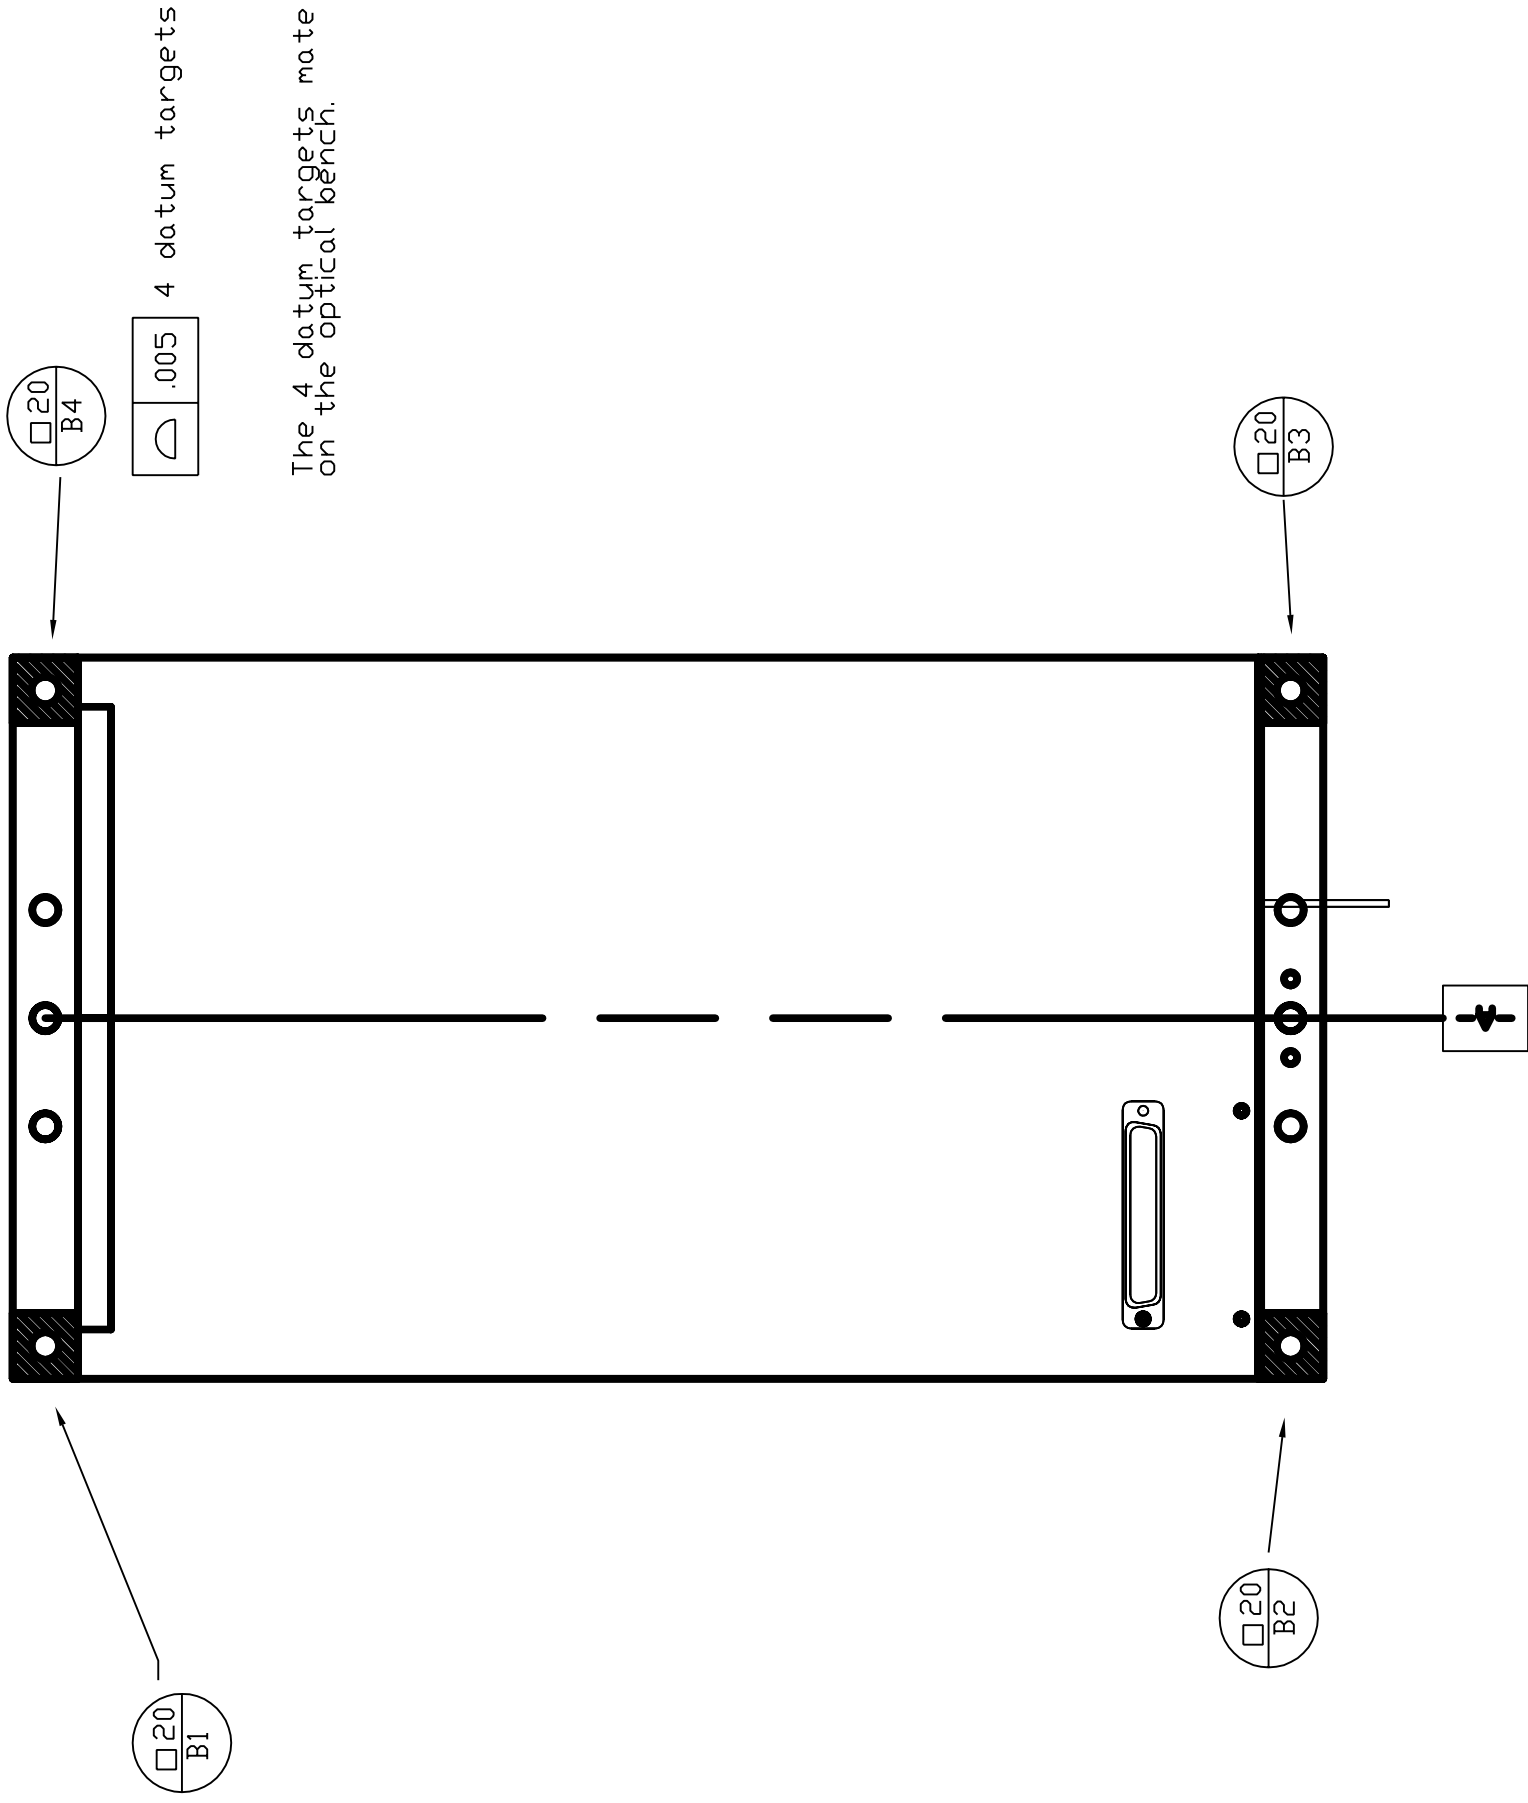

Rev	ECO Number	ECO Date

Dimensions are MILLIMETERS Angle Tolerance is ±1°	MASSACHUSETTS INSTITUTE OF TECHNOLOGY Center for Space Research
MATERIAL: Various	Coral Reef Long f.l. Telescope Envelope
SIZE B	SCALE 4/4
	DRAWING # CR-12000
	REV