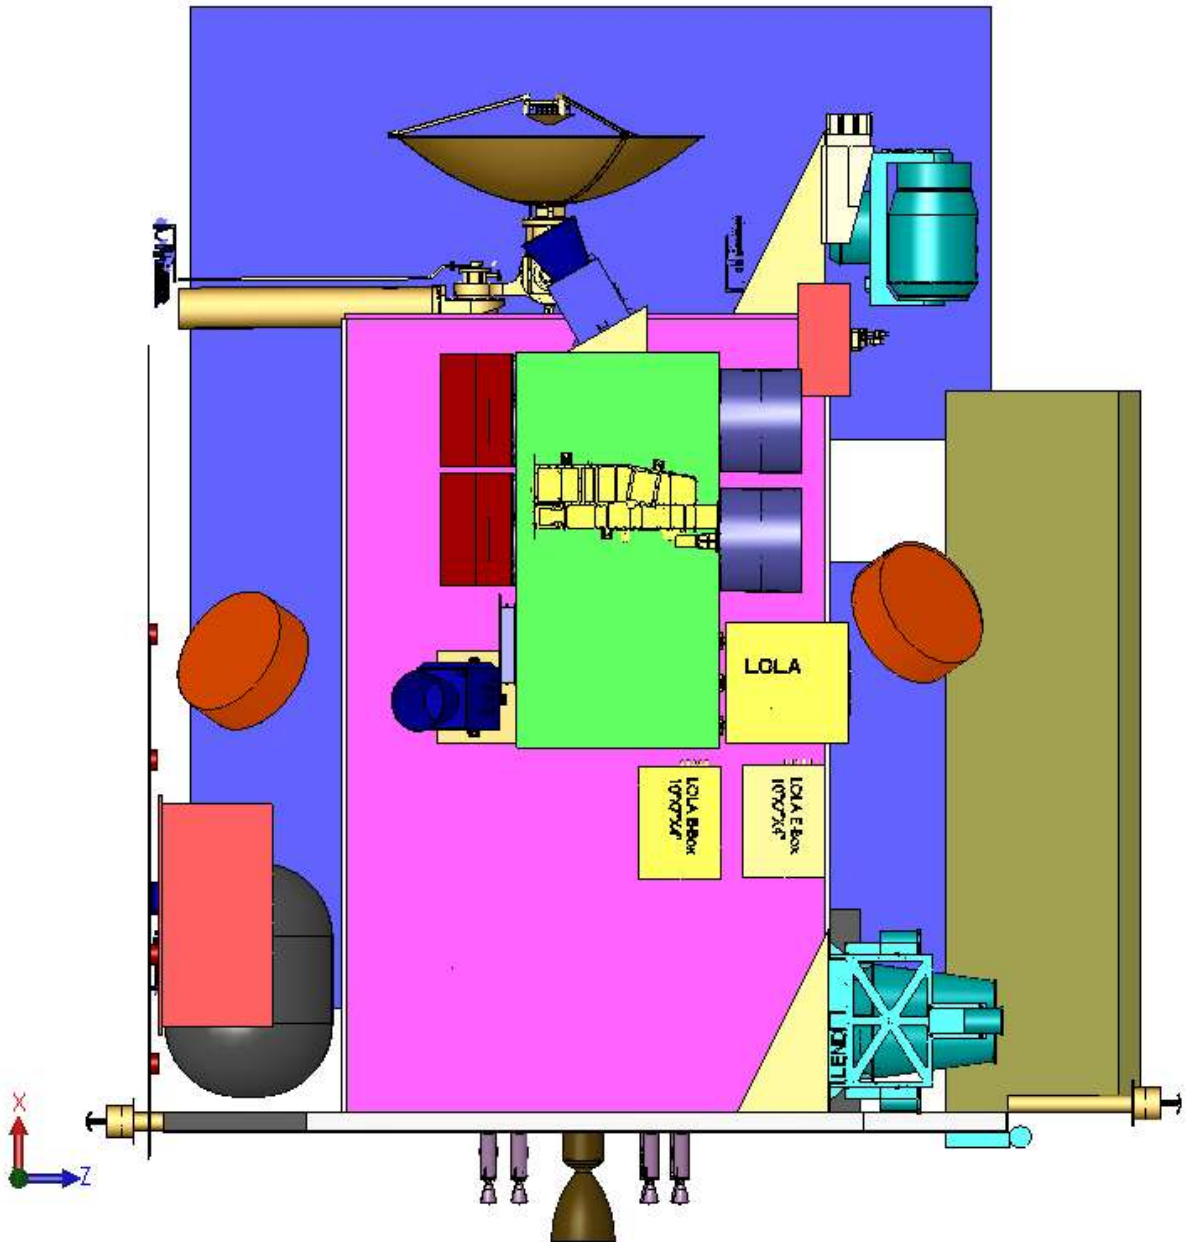

**LRO CONCEPT-  $\beta$**

2005/12/02

HRV TANKS

THRUSTERS

**DELTA-IV, ATLAS-V  
Fairing Envelop**