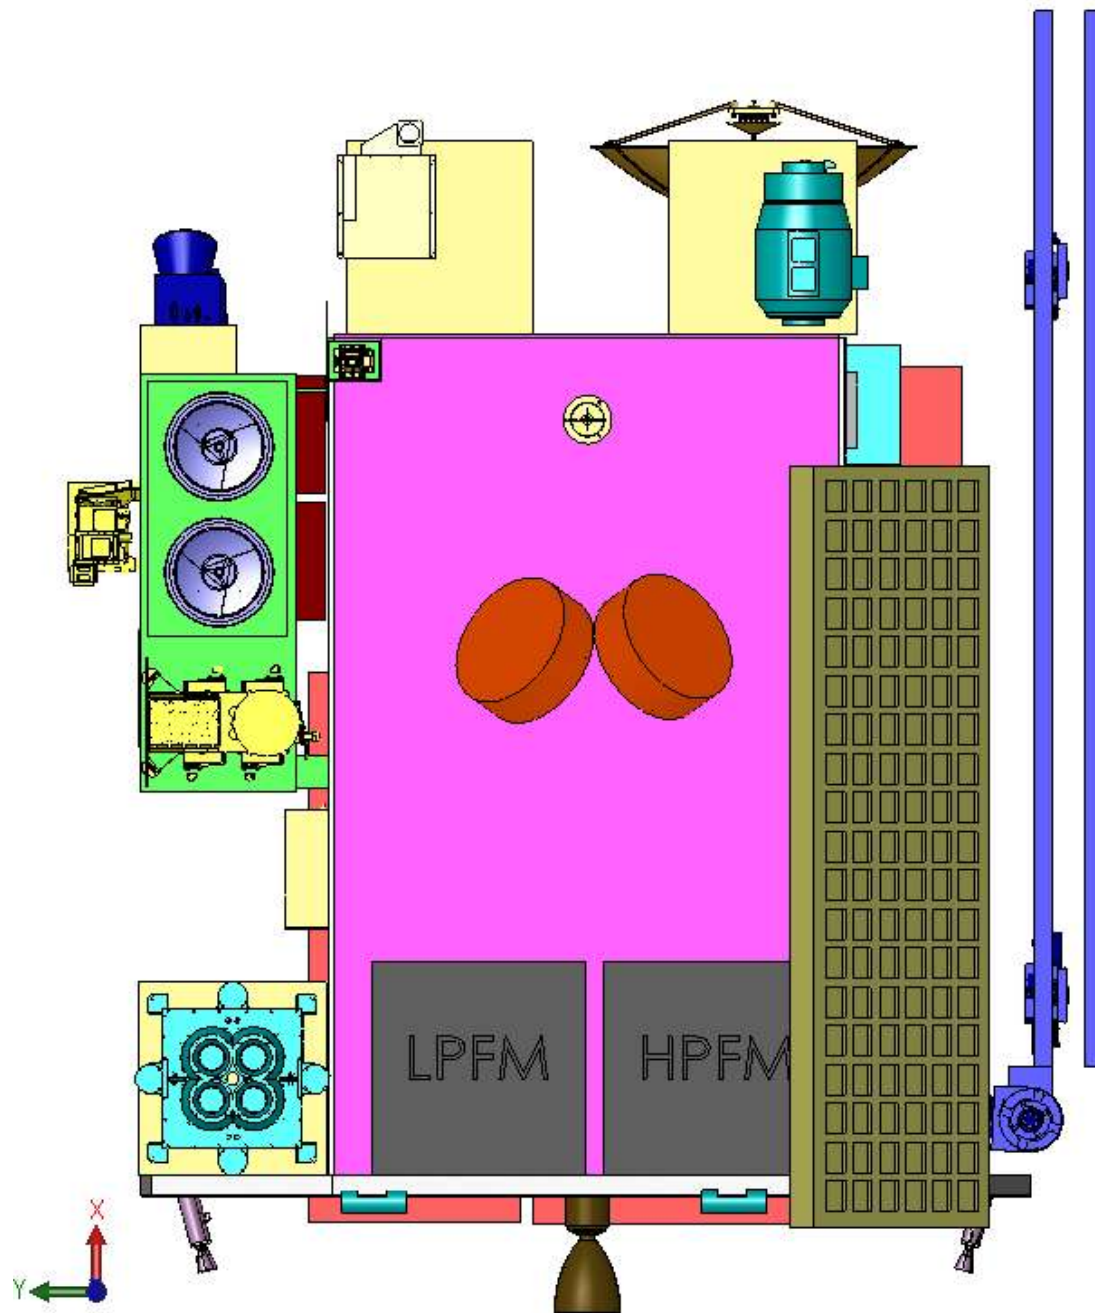

**LRO CONCEPT-  $\beta$**

2005/12/02

HRV TANKS

THRUSTERS

**DELTA-IV, ATLAS-V  
Fairing Envelop**