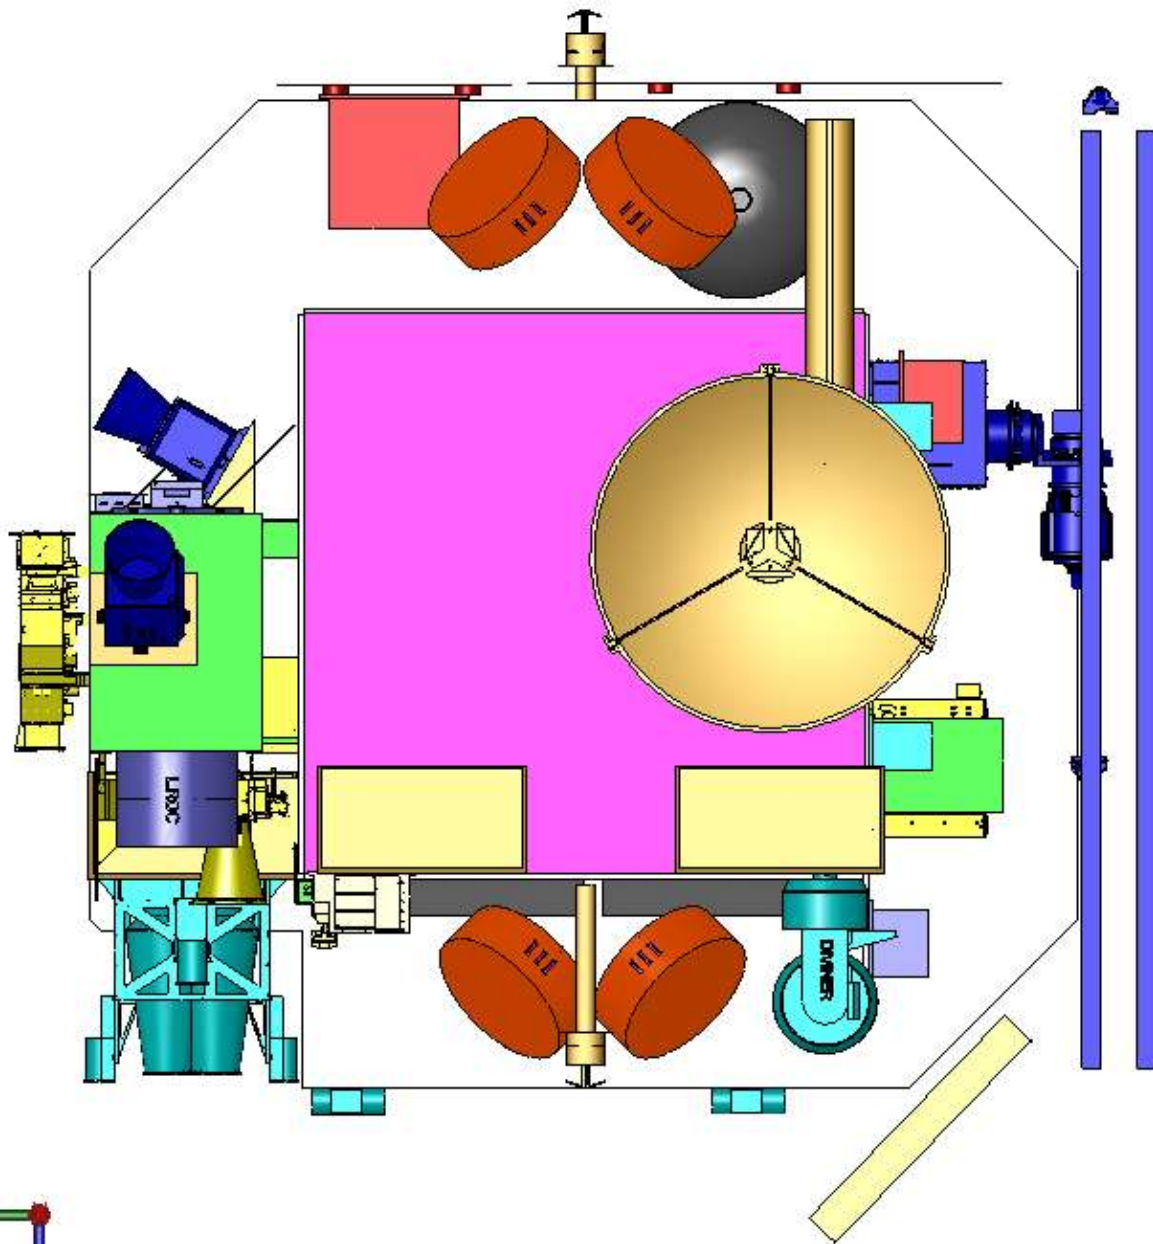

**LRO CONCEPT-  $\beta$**

2005/12/02

HRV TANKS

THRUSTERS

**DELTA-IV, ATLAS-V  
Fairing Envelop**